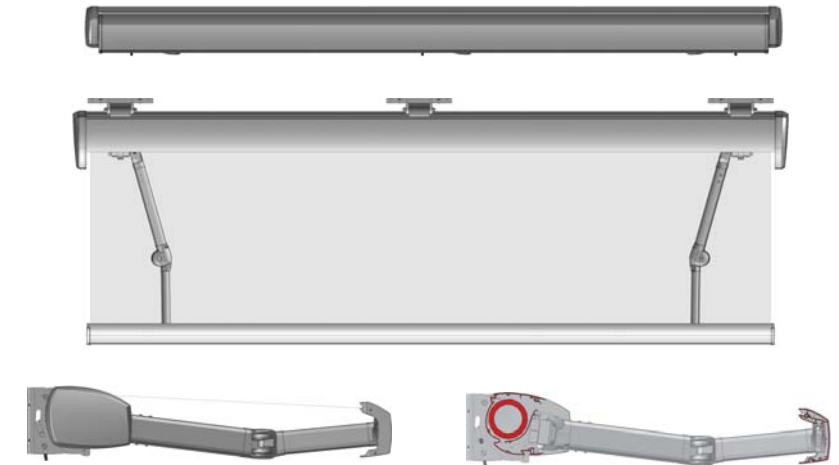

System Parts / Système Détaché

DESCRIPTION		📦	
Set of MAXIMUS Retractable Arms Jeu de Bras Invisibles MAXIMUS		1	L/m
80081335	White / Blanc	3	
80081345	White / Blanc	3,5	
80081355	White / Blanc	4	

DESCRIPTION		📦
Set of Caps for MAXIMUS Box Jeu Embouts Coffre MAXIMUS		1
80130983	White / Blanc	

DESCRIPTION		📦
Left Arm Supports Set for MAXIMUS Box Kit Supports Bras Gauche Coffre MAXIMUS		1
80130993	White / Blanc	

DESCRIPTION		📦
RIGHT Arm Supports Set for MAXIMUS Box Kit Supports Bras Droit Coffre MAXIMUS		1
80131003	White / Blanc	

DESCRIPTION		📦
Frame for MAXIMUS Box Central Support Châssis pour Support Central Coffre MAXIMUS		1
80131013	White / Blanc	

DESCRIPTION		📦
Set of Wall Support for MAXIMUS Box Kit Support Mur Coffre MAXIMUS		1
80131023	White / Blanc	

DESCRIPTION		📦
Wall Adjustment Plate for MAXIMUS Box Plaque de Réglage à Mur Coffre MAXIMUS		1
80131033	White / Blanc	

DESCRIPTION		📦	
Set of Box Profiles for MAXIMUS Box Jeu de Profils Caisson Coffre MAXIMUS		1	L/m
80131043	White / Blanc	5,8	
80131054	White / Blanc	7	

DESCRIPTION		📦	
Charge Profile for MAXIMUS Box Profil Barre de Charge Coffre MAXIMUS		1	L/m
80131065	White / Blanc	5,8	
80131076	White / Blanc	7	

DESCRIPTION		📦	
Set of Frontal Profiles for MAXIMUS Box Jeu de Profils Frontal Coffre MAXIMUS		1	L/m
80131087	White / Blanc	5,8	
80131098	White / Blanc	7	

(**) Please check for other colours / Autres couleurs, voir