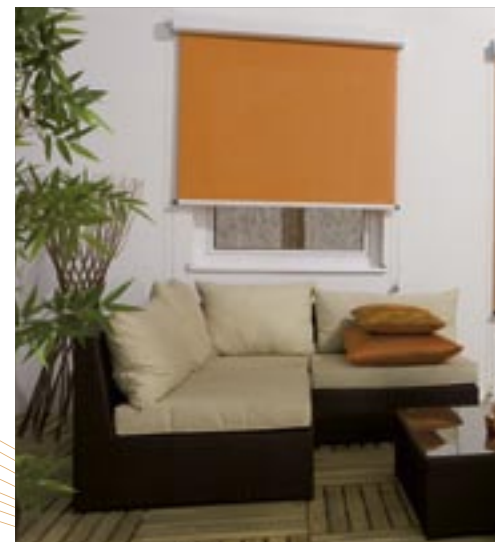

2. Creative accents – outside and inside

Whether it is an independent façade element or integrated in the reveal – a vertical awning always adds something special to your living area and gives the terrace or balcony a southern flair. It is all up to you whether you wish to integrate vertical awnings into your façade design to achieve a harmonious overall appearance or whether you prefer them as an attractive eye catcher on your façade. Vertical awnings provide excellent shading for living rooms and interiors, but at the same time they do not compromise brightness or transparency.

Find your solution!

OPENLINE

Openline is the purist of façade awning variants – it does not have a cassette at all. This product can be used in many ways, both inside and outside. In interior applications (insides), it is used to shade very large glass surfaces. As there is no wind load inside a building, a lateral guide for the blind is not even required. In exterior applications (outsides) it is integrated almost invisibly in façade shaft elements provided on site. Thus it becomes an integrated part of the façade.

MARKISOLETTE

Markisolette is an exceptionally versatile awning. Markisolettes combine the possibility of an entirely harmonious façade design with the individual shading effect of an awning. Markisolettes let you fine-tune the ratio of the parameter pair 'desired shading in the living area' and 'view of the outside'. Because of the robust deployment installation, the window surface will continue to be shaded fully even if the sun is high while the lower area of the Markisolette continues to afford a free view of the outside. Choosing a round or angular cassette determines whether the Markisolette integrates optimally into the façade or whether it acts as an eye catcher and gives your home a southern flair.