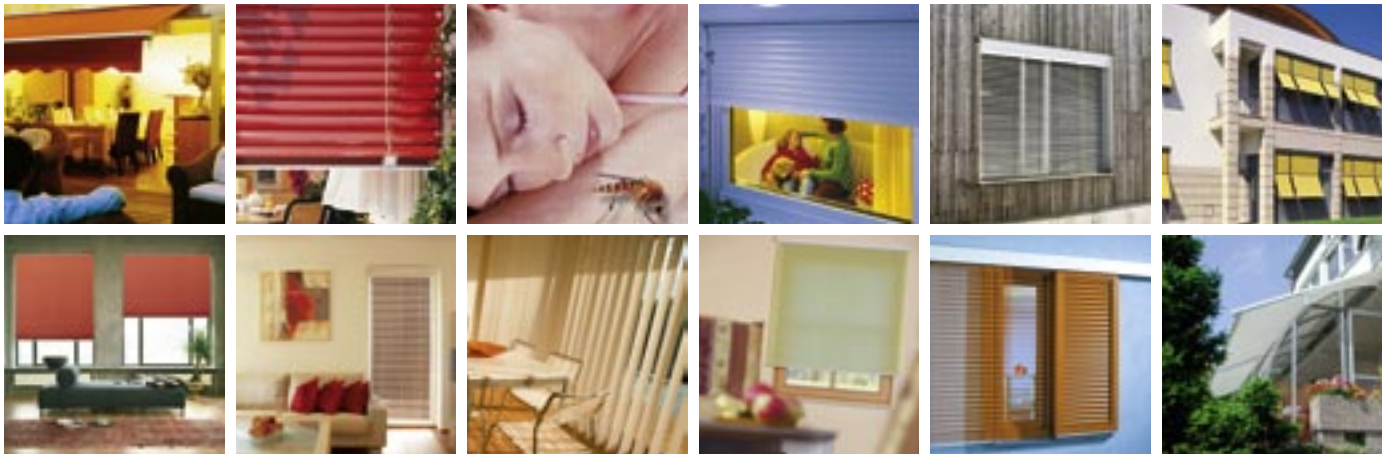

sunprotection
privacy
... and more

DESIGNING · SUNLIGHT

MEMBER OF THE **Haas**
GROUP

WO&WO lets the sun shine for you

Our passion is to let precious sunlight into your home in a controlled manner so that you really feel the full benefit of "your" sun. WO&WO's tailored sun blind products transform your home into your personal sunny paradise. The product range of WO&WO includes all articles for modern internal and external sun blinds and visual screens such as awnings, façade awnings, winter garden awnings, roller shutters, venetian blinds, window shades, vertical blinds and insect screens.

Internal sun blinds

The amount of light that enters a building can be controlled and optimised in many different ways. How this is achieved in a particular situation is partly a question of personal taste, but it also depends on the individual requirements: Do you want a transparent element or do you want it to darken the room? Should it consist of metal or fabric? There are no limits to your imagination!

External sun blinds

An awning creates additional living space. It also decorates the house. Modern architecture increasingly relies on external systems for light control, such as venetian blinds, that provide excellent protection against the weather and act as a visual screen at the same time.

www.woundwo.at

Your WO&WO retailer: